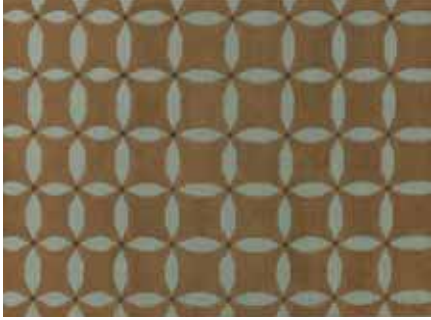

WALT DISNEY SIGNATURE RUG COLLECTION

Rug Pattern: Conte
Color: Tan/Green